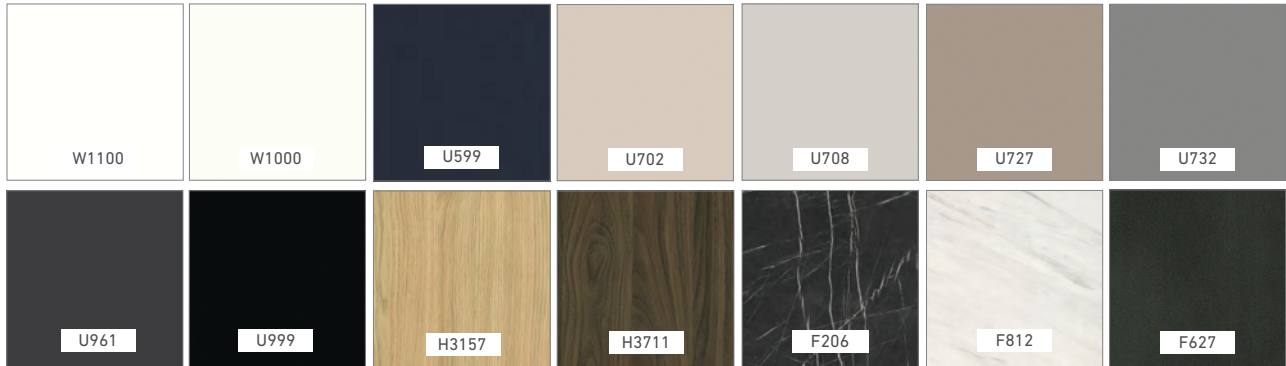

PERFECTSENSE MAT / MATT (PM) / PERFECT SENSE TOPMATT