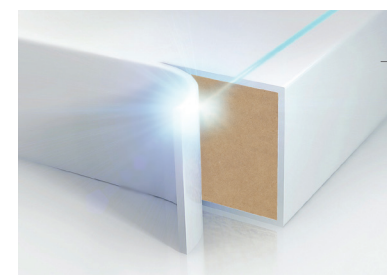

DÖRR
INDUSTRIES

1985 AR Décarý
Québec, QC, Canada G1N 3Z8
info@industriesdorr.com
T. 418 683-0700
www.industriesdorr.com

SÉRIE UNION / UNION SERIES